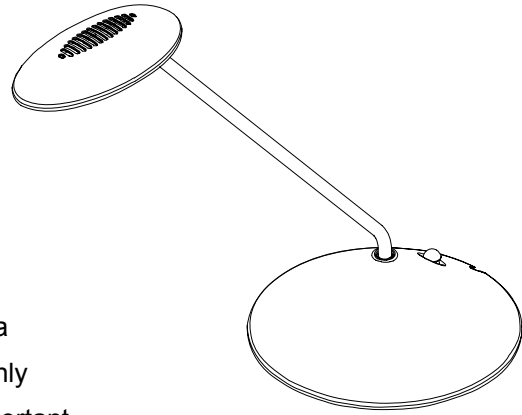

Kast™ Personal Task Light

Customer Needs:

Primary lighting to supplement the available light in a workstation where energy efficiency, broad and evenly balanced light distribution and minimal glare are important. Appropriate for “green” companies with large installations.

User Requirements:

- Ability to position task lighting where needed.
- Small footprint required on worksurface.
- Energy efficient and low cost to own.

Product Features

- Style number: LKASTF – Kast Freestanding Base
- Arm rotation of 180°
- Head rotation of 180°
- Size: W7 7/10 x H16” x D17 1/2”
- Color: Artic White, Charcoal, Polished Aluminum
- Construction: Die cast aluminum
- Warranty: Fixture – 10 years; Ballast – 5 years
- L.E.D. driver – 120v electronic
- L.E.D’s: Two 5-watt clusters; 100,000 hour average rated lamp life.
- Cord length: 9’
- Certification: U.L. and C.U.L